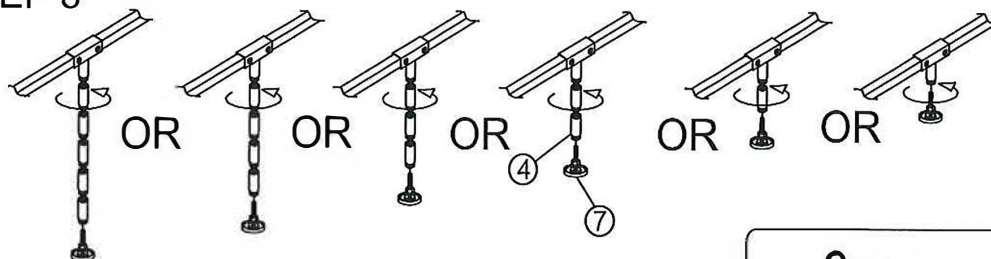

HSM

Bedding Solutions

TRADITION, INNOVATION, PERFORMANCE - WORLDWIDE

STRONG ARM 330 INSTRUCTION SHEET

① × 3pcs	② × 3pcs	③ × 3pcs	④ × 15pcs	⑤ × 9pcs M8*P1.25*15	⑥ × 6pcs Ø4*15	⑦ × 3pcs	⑧ × 1pcs	⑨ × 1pcs

STEP 1

3pcs

STEP 2

3pcs

STEP 3

Adjustable size: Min: 4" ~ Max: 15"

3pcs

STRONG ARM 330 INSTRUCTION SHEET

STEP 4

Adjust to the desired height then lock