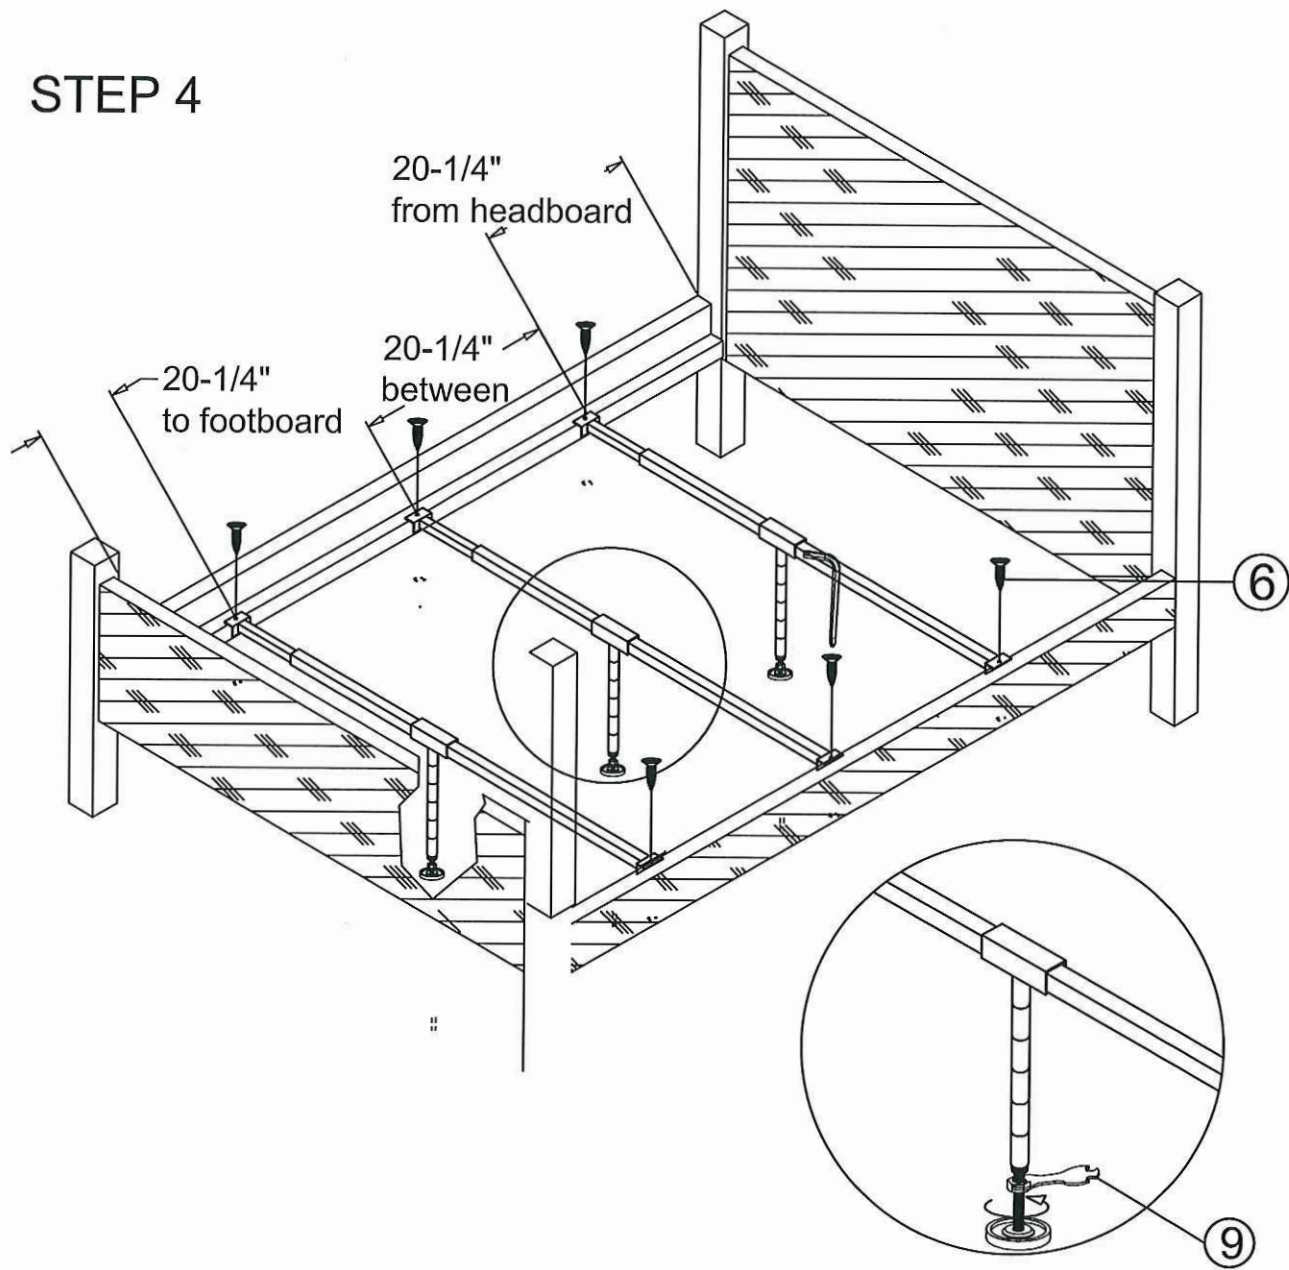

3pcs

STEP 2

3pcs

STEP 3

Adjustable size: Min: 4" ~ Max: 15"

3pcs

STRONG ARM 330 INSTRUCTION SHEET

STEP 4

Adjust to the desired height then lock