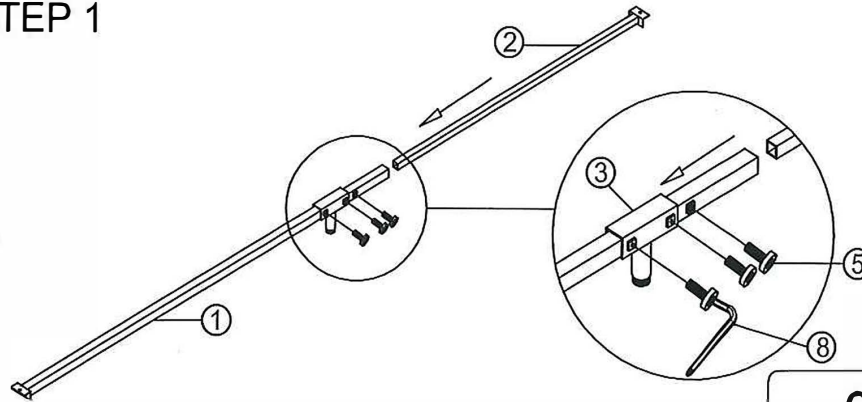

HSM

Bedding Solutions

TRADITION, INNOVATION, PERFORMANCE - WORLDWIDE

STRONG ARM 330 INSTRUCTION SHEET

① × 3pcs	② × 3pcs	③ × 3pcs	④ × 15pcs	⑤ × 9pcs M8*P1.25*15	⑥ × 6pcs Ø4*15	⑦ × 3pcs	⑧ × 1pcs	⑨ × 1pcs

STEP 1

3pcs

STEP 2

3pcs

STEP 3

Adjustable size: Min: 4" ~ Max: 15"

3pcs

STRONG ARM 330 INSTRUCTION SHEET

STEP 4

Adjust to the desired height then lock