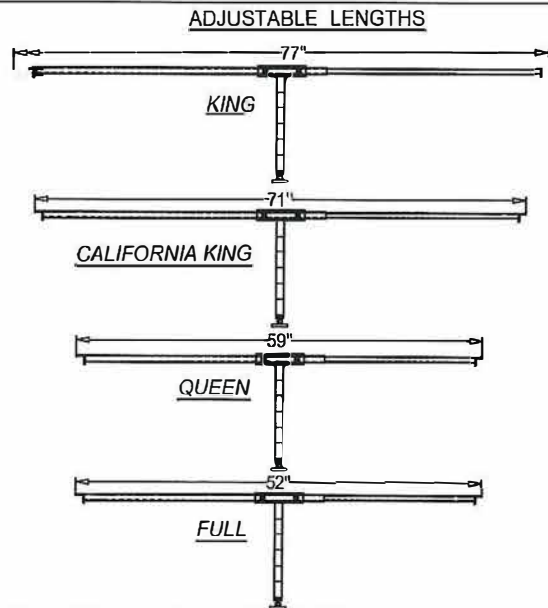

HSM

Bedding Solutions

TRADITION, INNOVATION, PERFORMANCE - WORLDWIDE

STRONG ARM 330 INSTRUCTION SHEET

① × 3pcs	② × 3pcs	③ × 3pcs	④ × 15pcs	⑤ × 9pcs M8*P1.25*15	⑥ × 6pcs Ø4*15	⑦ × 3pcs	⑧ × 1pcs	⑨ × 1pcs

STEP 1

3pcs

STEP 2

3pcs

STEP 3

Adjustable size: Min: 4" ~ Max: 15"

3pcs

STRONG ARM 330 INSTRUCTION SHEET

STEP 4

Adjust to the desired height then lock